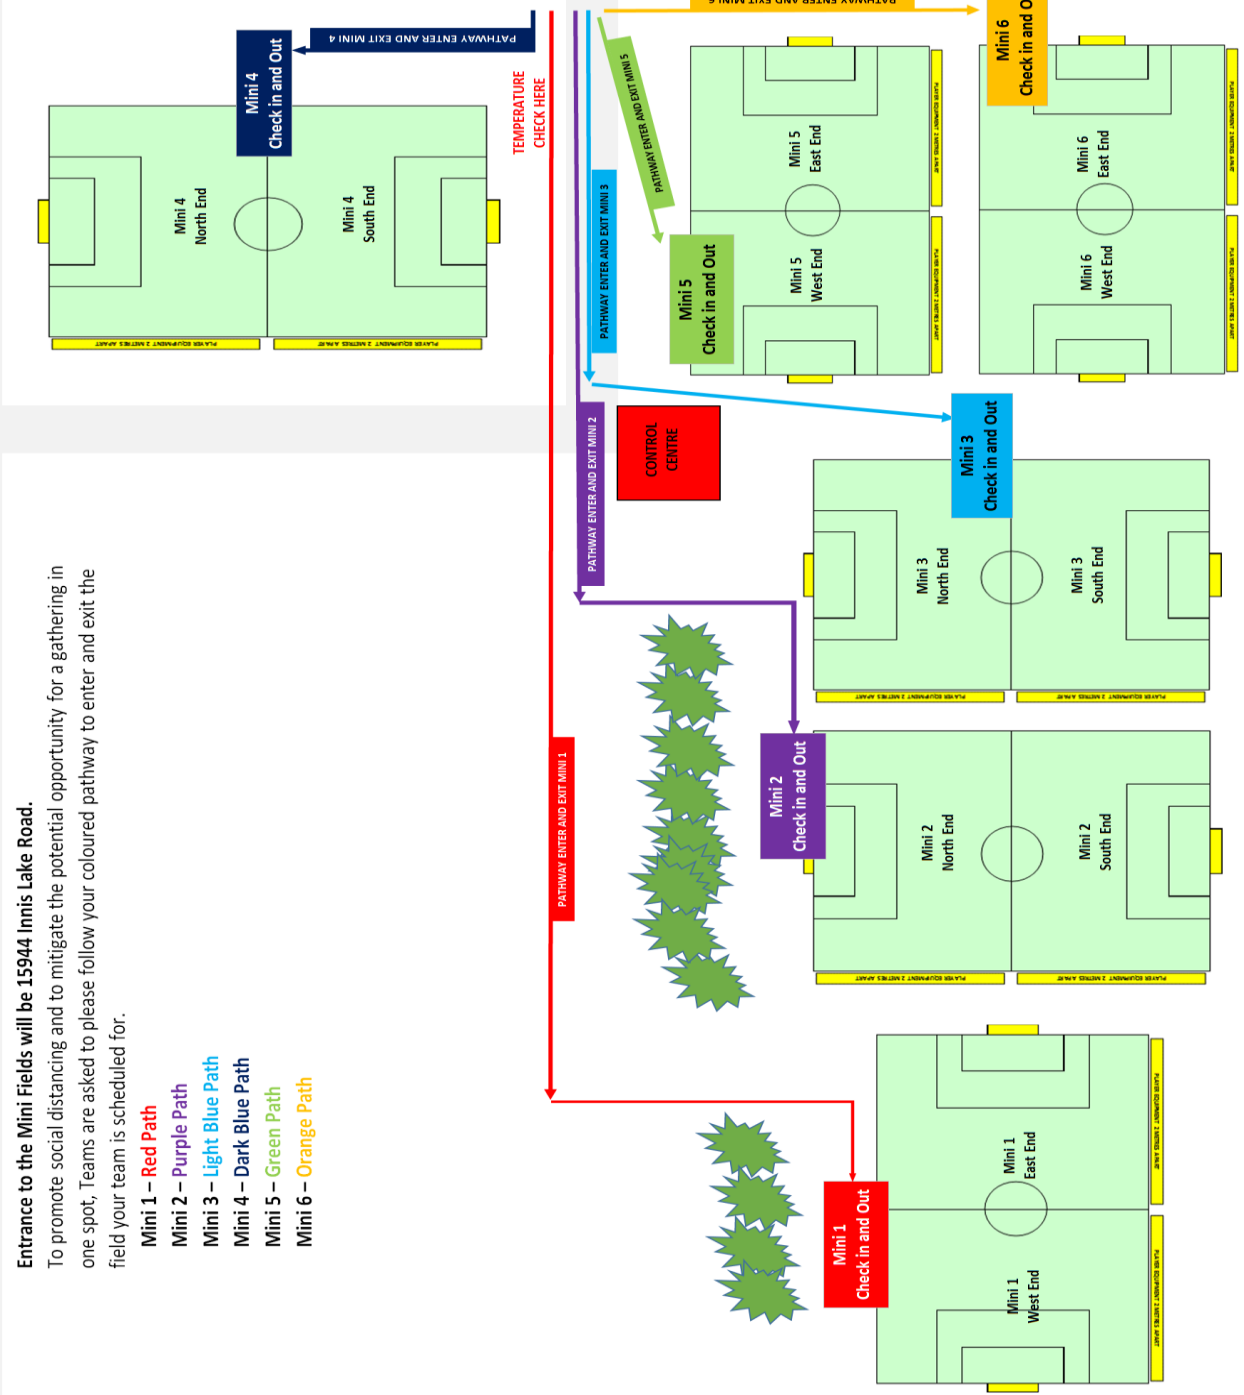

Phase 1 – RETURN TO TRAIN

FIELD LAYOUTS AND FLOW REQUIREMENTS

Mini Fields and “R” Fields

Mini Fields

N
O
P
A
R
K
I
N
G

Entrance to the Mini Fields will be 15944 Innis Lake Road.
To promote social distancing and to mitigate the potential opportunity for a gathering in one spot, Teams are asked to please follow your coloured pathway to enter and exit the field your team is scheduled for.

- Mini 1 – Red Path
- Mini 2 – Purple Path
- Mini 3 – Light Blue Path
- Mini 4 – Dark Blue Path
- Mini 5 – Green Path
- Mini 6 – Orange Path

"R" Fields