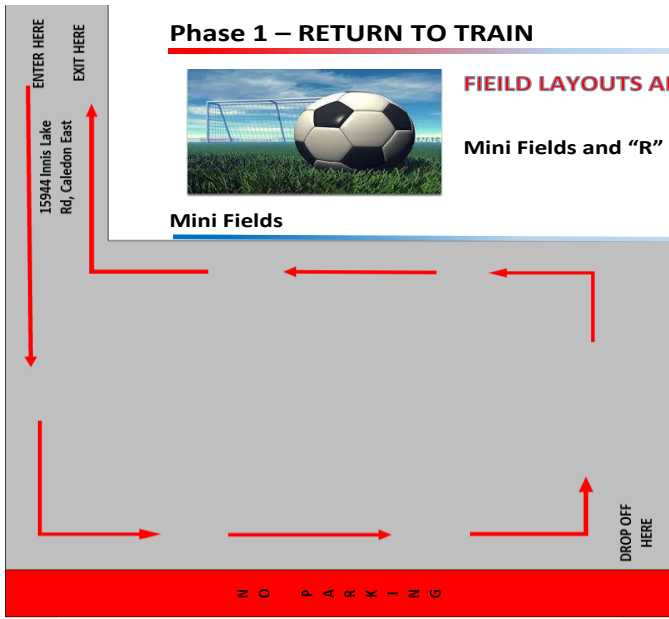

Phase 1 – RETURN TO TRAIN

FIELD LAYOUTS AND FLOW REQUIREMENTS

Mini Fields and “R” Fields

Mini Fields

N
O
P
A
R
K
I
N
G

Entrance to the Mini Fields will be 15944 Innis Lake Road.
To promote social distancing and to mitigate the potential opportunity for a gathering in one spot, Teams are asked to please follow your coloured pathway to enter and exit the field your team is scheduled for.

- Mini 1 – Red Path
- Mini 2 – Purple Path
- Mini 3 – Light Blue Path
- Mini 4 – Dark Blue Path
- Mini 5 – Green Path
- Mini 6 – Orange Path

"R" Fields